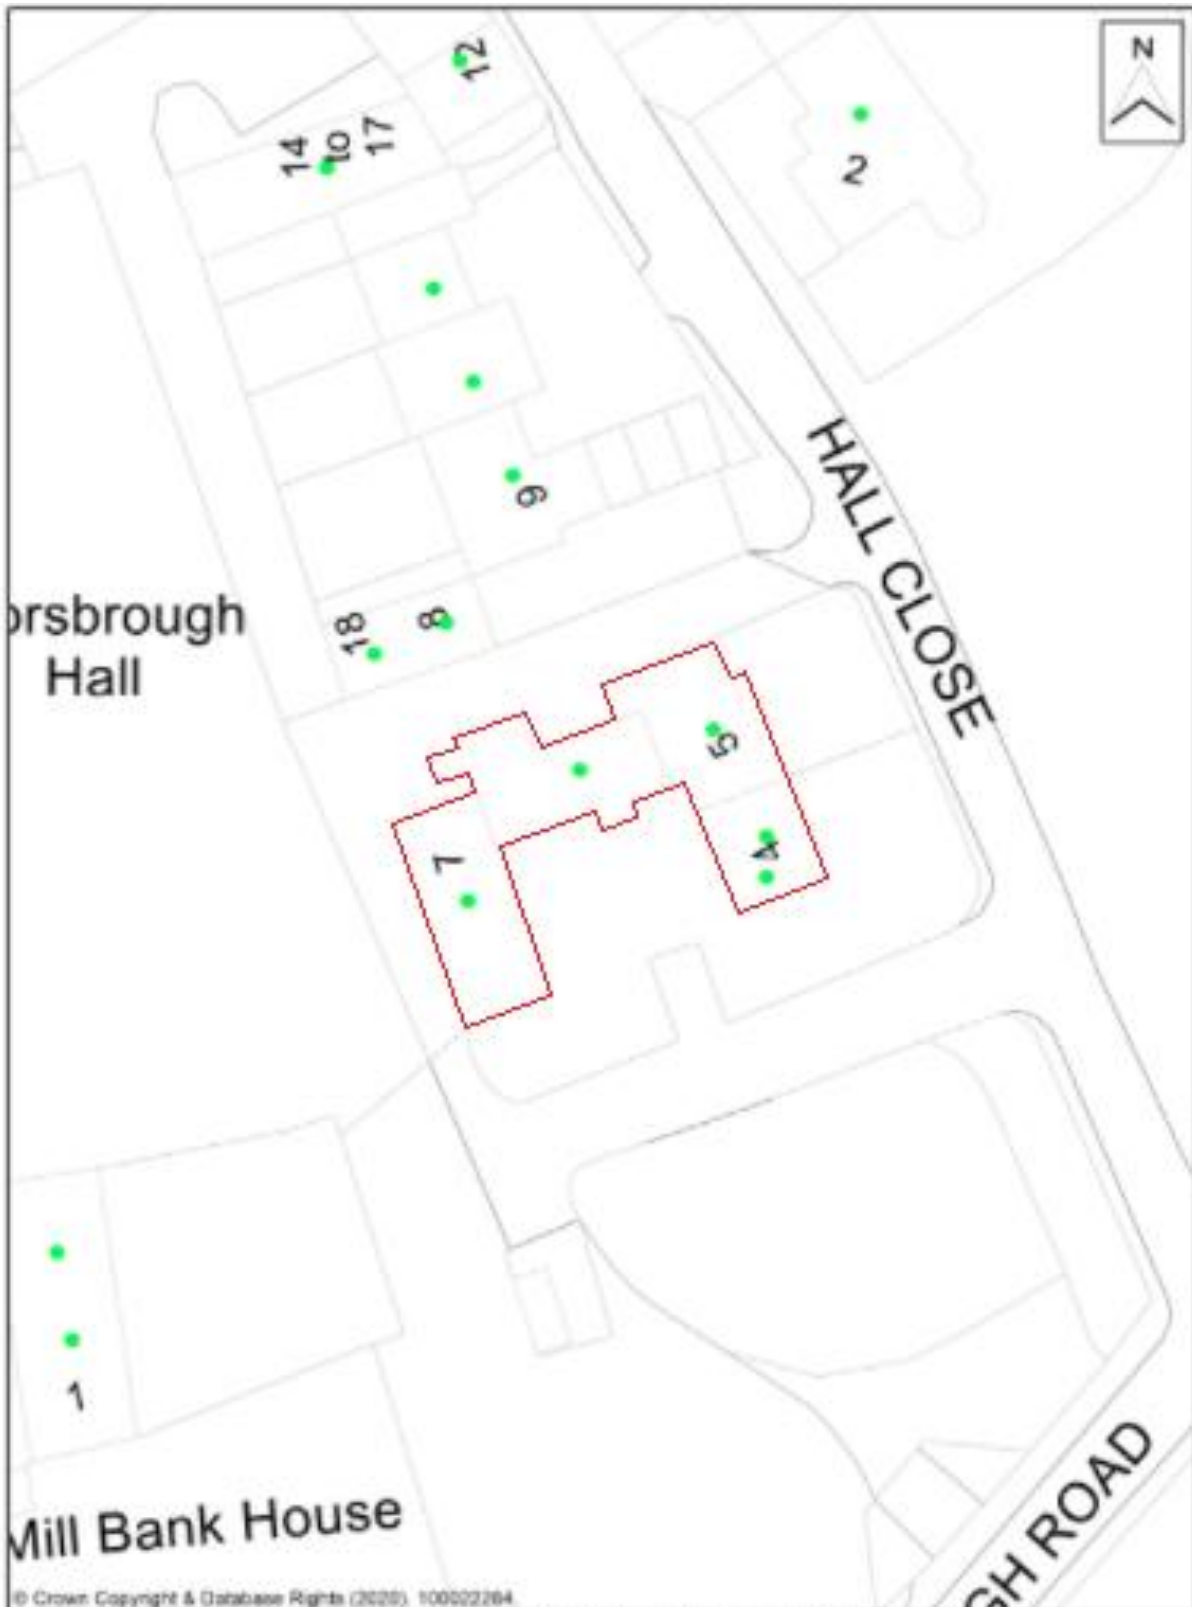

Schedule 1 – Worsbrough Hall

© Crown Copyright & Database Rights (2020) 100022264

Drawn by:	Wiles, Anthony	Title: Schedule 1 Worsbrough Hall
Date:	08 October 2020	
Drawing No:		
Scale:	1:500	